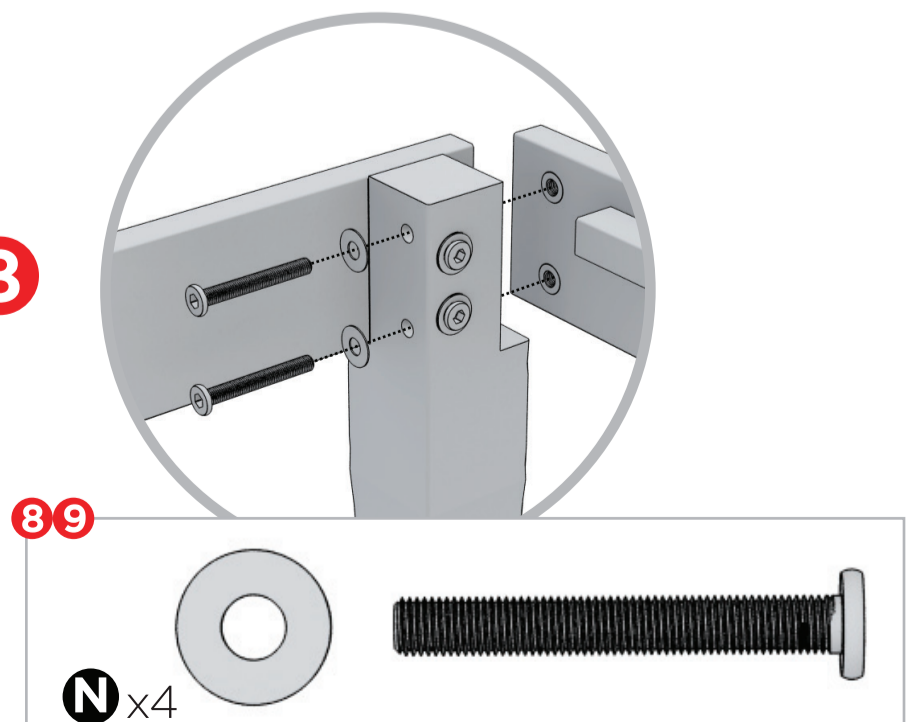

Easy as 1 2 3

Assembly Instruction

Just Follow the Numbers
1 2 3 ... 11

1

2

x2

3

4