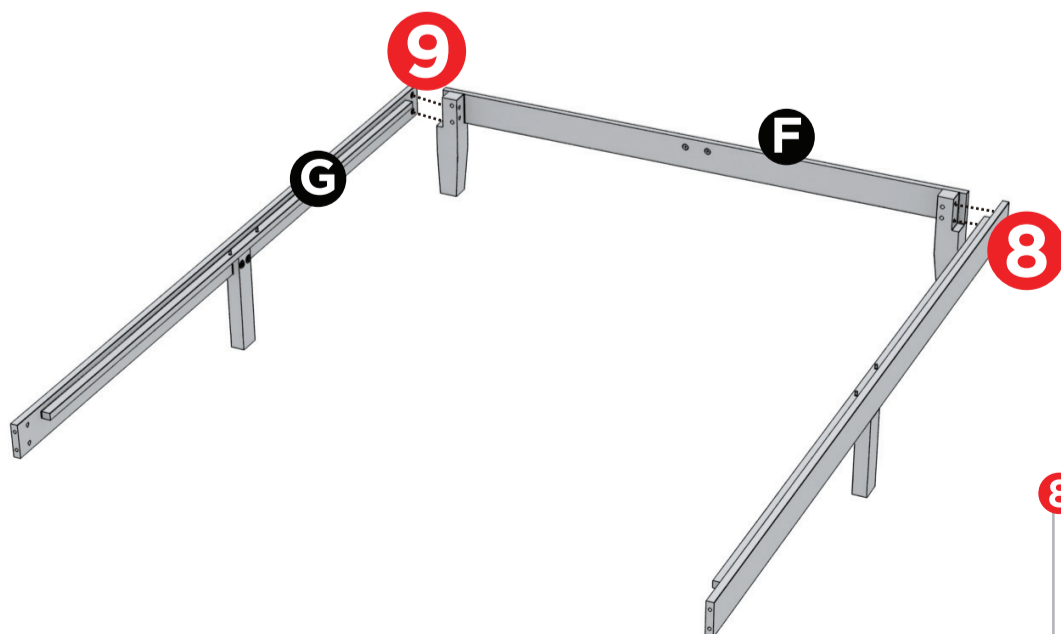

Easy as 1 2 3

Assembly Instruction

Just Follow the Numbers
1 2 3 ... 11

1

2

x2

3

4