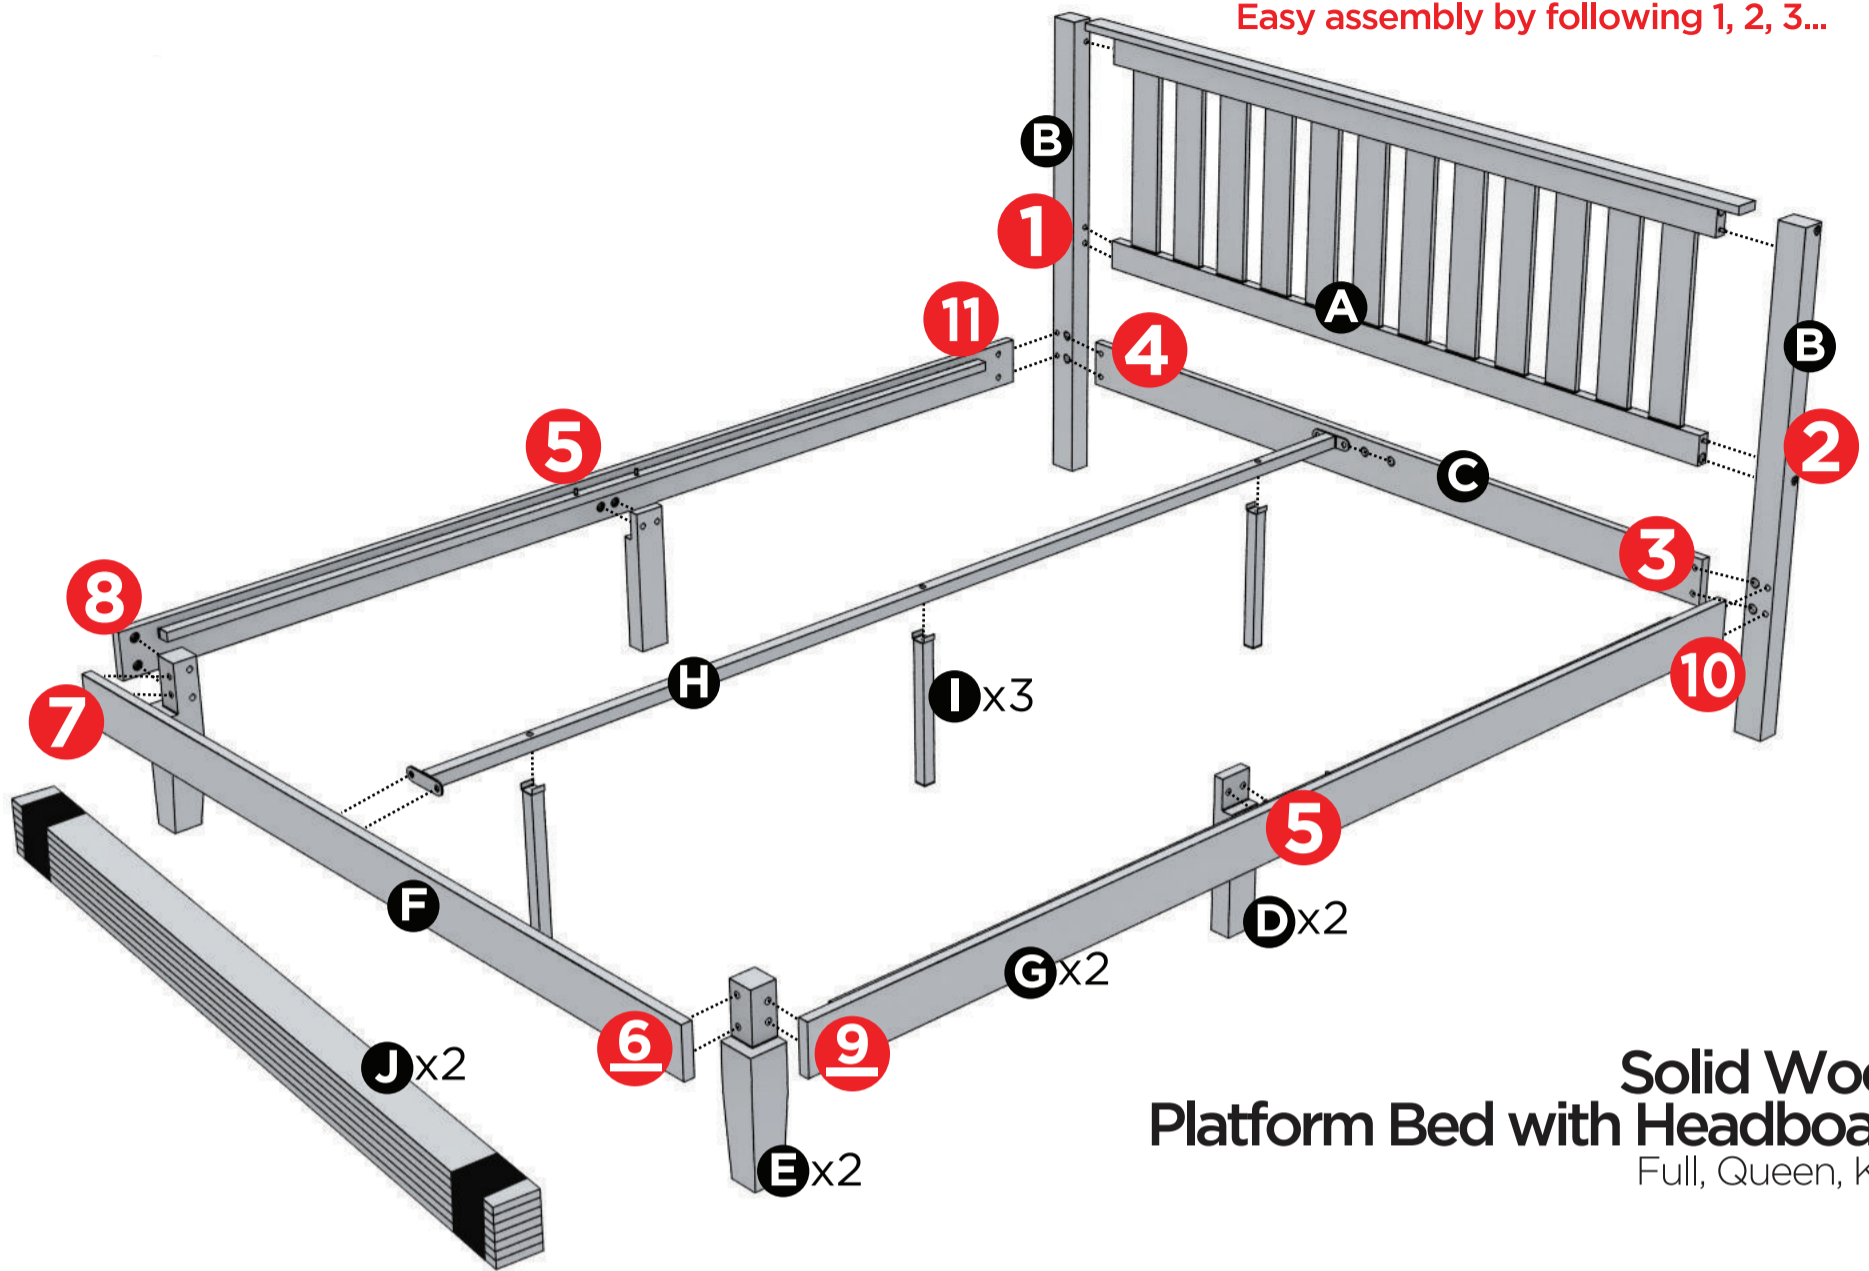

#Numbering System
Easy assembly by following 1, 2, 3...

Solid Wood Platform Bed with Headboard
Full, Queen, King

Components ▾

-  **A** x 1 pc
-  **B** x 1 set
-  **C** x 1 pc
-  **D** x 2 pcs
-  **E** x 1 set
-  **F** x 1 pc
-  **G** x 1 set
-  **H** x 1 pc
-  **I** x 3 pcs
-  **J** x 2 pcs
-  x 1 pc
-  **P** x 4 pcs
-  **N** x 12 pcs
-  **M** x 11 pcs
-  **K** x 4 pcs
-  x 23 pcs

Return Policy ▾

Limited Warranty Statement For Manufacturing Defects

Easy as 1 2 3

Assembly Instruction

Just Follow the Numbers
1 2 3 ... 11

Solid Wood Platform Bed with Headboard
Full, Queen, King

1

2

7

K x4

8

9

Please peel off the upper strip
Non-Slip tape keeps your
mattress in place