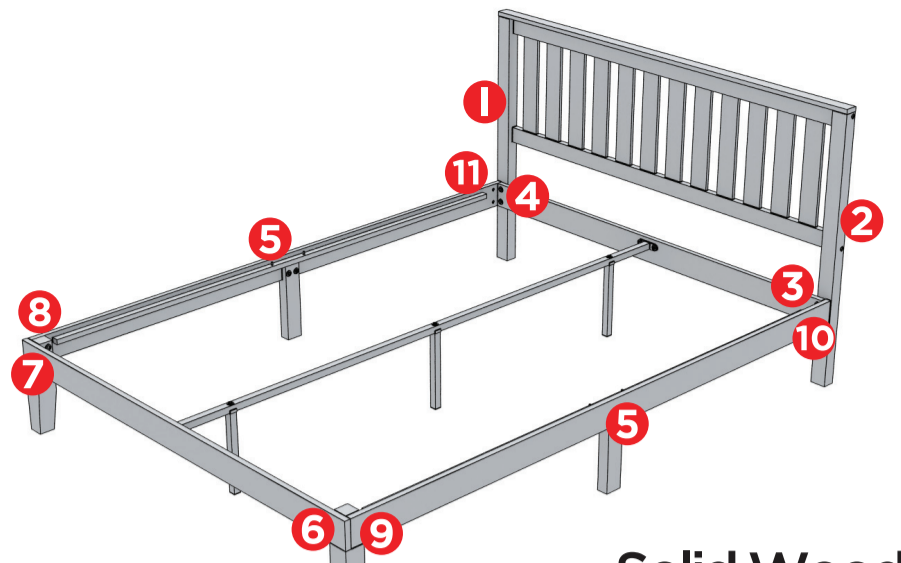

#Numbering System
Easy assembly by following 1, 2, 3...

Solid Wood Platform Bed with Headboard
Full, Queen, King

Components ▾

-  **A** x 1 pc
-  **B** x 1 set
-  **C** x 1 pc
-  **D** x 2 pcs
-  **E** x 1 set
-  **F** x 1 pc
-  **G** x 1 set
-  **H** x 1 pc
-  **I** x 3 pcs
-  **J** x 2 pcs
-  x 1 pc
-  **P** x 4 pcs
-  **N** x 12 pcs
-  **M** x 11 pcs
-  **K** x 4 pcs
-  x 23 pcs

Return Policy ▾

Limited Warranty Statement For Manufacturing Defects

Easy as 1 2 3

Assembly Instruction

Just Follow the Numbers
1 2 3 ... 11

Solid Wood Platform Bed with Headboard
Full, Queen, King

1

2

7

K x4

8

9

Please peel off the upper strip
Non-Slip tape keeps your
mattress in place