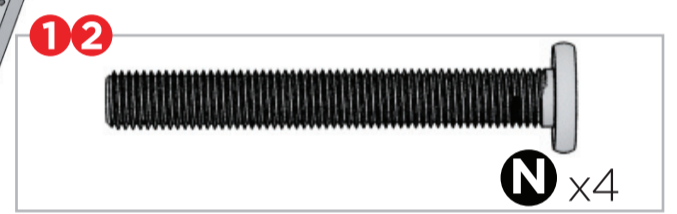

#Numbering System
Easy assembly by following 1, 2, 3...

Solid Wood Platform Bed with Headboard
Full, Queen, King

Components ▾

-  **A** x 1 pc
-  **B** x 1 set
-  **C** x 1 pc
-  **D** x 2 pcs
-  **E** x 1 set
-  **F** x 1 pc
-  **G** x 1 set
-  **H** x 1 pc
-  **I** x 3 pcs
-  **J** x 2 pcs
-  x 1 pc
-  **P** x 4 pcs
-  **N** x 12 pcs
-  **M** x 11 pcs
-  **K** x 4 pcs
-  x 23 pcs

Return Policy ▾

Limited Warranty Statement For Manufacturing Defects

Easy as 1 2 3

Assembly Instruction

Just Follow the Numbers
1 2 3 ... 11

Solid Wood Platform Bed with Headboard
Full, Queen, King

1

2

x2

3

4

5

P x4

10 11

6

M x3