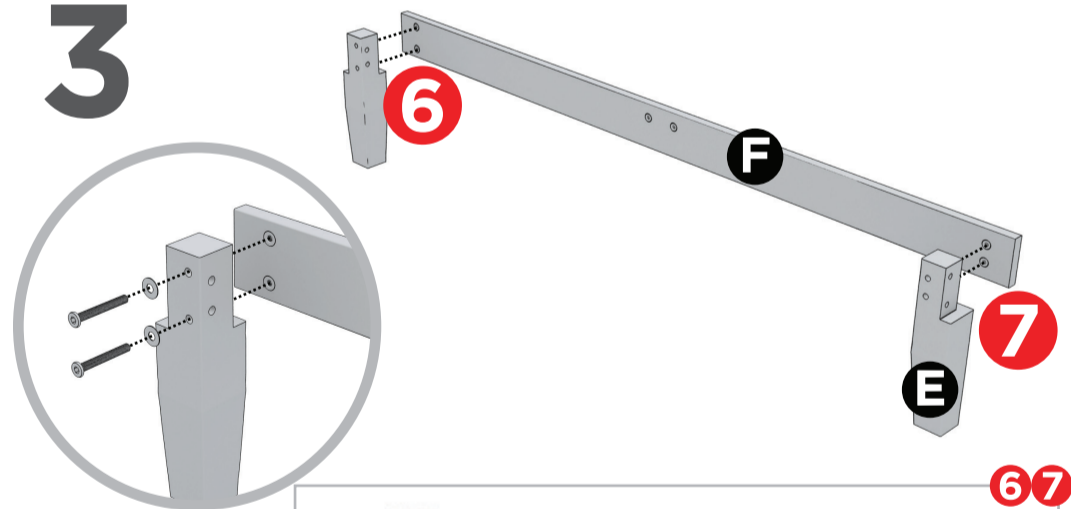

Easy as 1 2 3

Assembly Instruction

Just Follow the Numbers
1 2 3 ... 11

1

2

x2

3

4